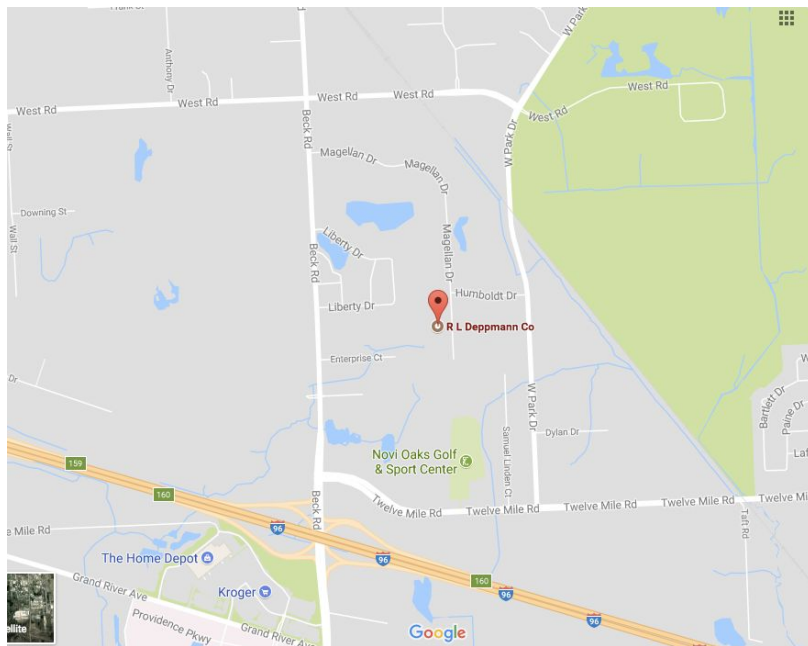

Our new address is 46575 Magellan Drive, Novi, MI 48377

After 38 Years in our Southfield location, we have outgrown our current facility. We are moving to Novi in order to support continued growth and position Deppmann to better serve our customers. The increase in warehouse space will allow us to stock more parts and products while enabling us to expand the services we offer you.

The Novi location is located off 1-96, North of 12 Mile, East of Beck Road

From 12 Mile Road:

Turn North onto West Park Drive, then West onto Humboldt Drive, then left onto Magellan Drive. R.L. Deppmann will be on the right side of the road

From Beck Road:

Turn East onto Magellan Drive, follow Magellan Drive through the industrial park just past Humboldt Drive. R.L. Deppmann will be on the right side of the road.

Thank you for your support and patience during the transition. Please contact us at (248) 354-3710 for any questions.