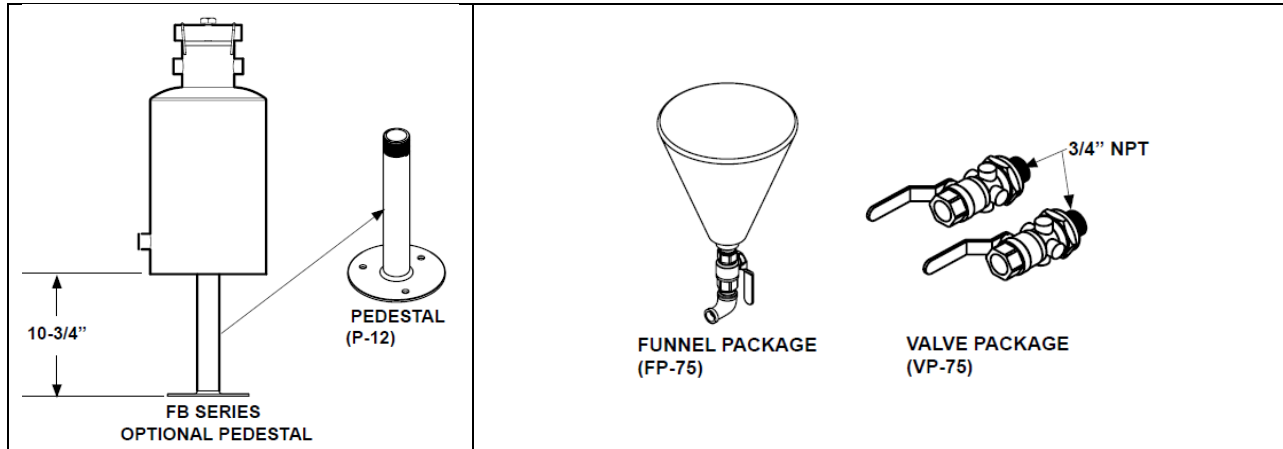

GRISWOLD series FB-52-SB-CS-Z two gallon and FB-5-SB-CS-Z five gallon and FB-12-SB-CS-Z twelve gallon pot feeders.

Specify the FP-75 funnel package with valve, the VP-75 valve package for inlet/outlet valves with PT plugs for pressure drop measurement, and the P-1-2 pedestal (if needed)