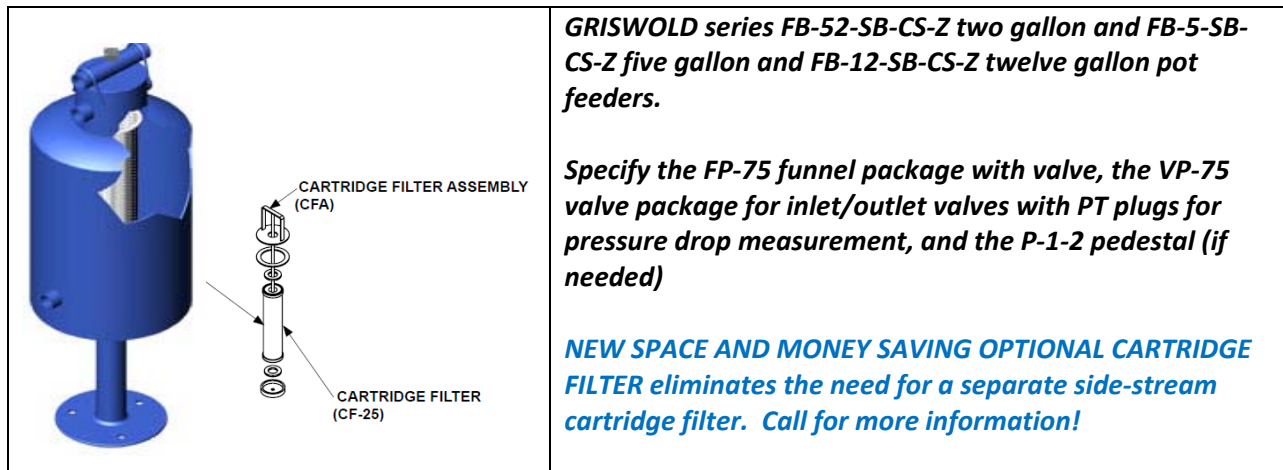

GRISWOLD series FB-52-SB-CS-Z two gallon and FB-5-SB-CS-Z five gallon and FB-12-SB-CS-Z twelve gallon pot feeders.

Specify the FP-75 funnel package with valve, the VP-75 valve package for inlet/outlet valves with PT plugs for pressure drop measurement, and the P-1-2 pedestal (if needed)